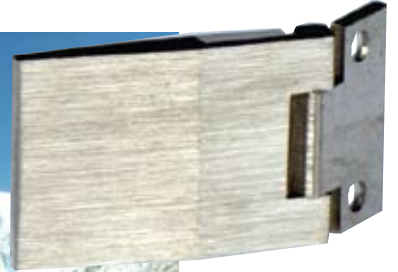

SISO GLASS

fittings

- high quality furniture fittings

- high quality furniture fittings

SISO A/S
MILEPARKEN 11
DK - 2740 SKOVLUNDE
(COPENHAGEN)
DENMARK
PHONE: (+45) 45 830 900
FAX: (+45) 45 830 444

DISTRIBUTOR

ALUMINIUM LIFT HINGE

Application

Suitable for shower doors
w/lift-up function

Opening 110°

Max glass size 1900 x 800 mm

Load capacity 23 kg

Glass thickness 6 mm

Material